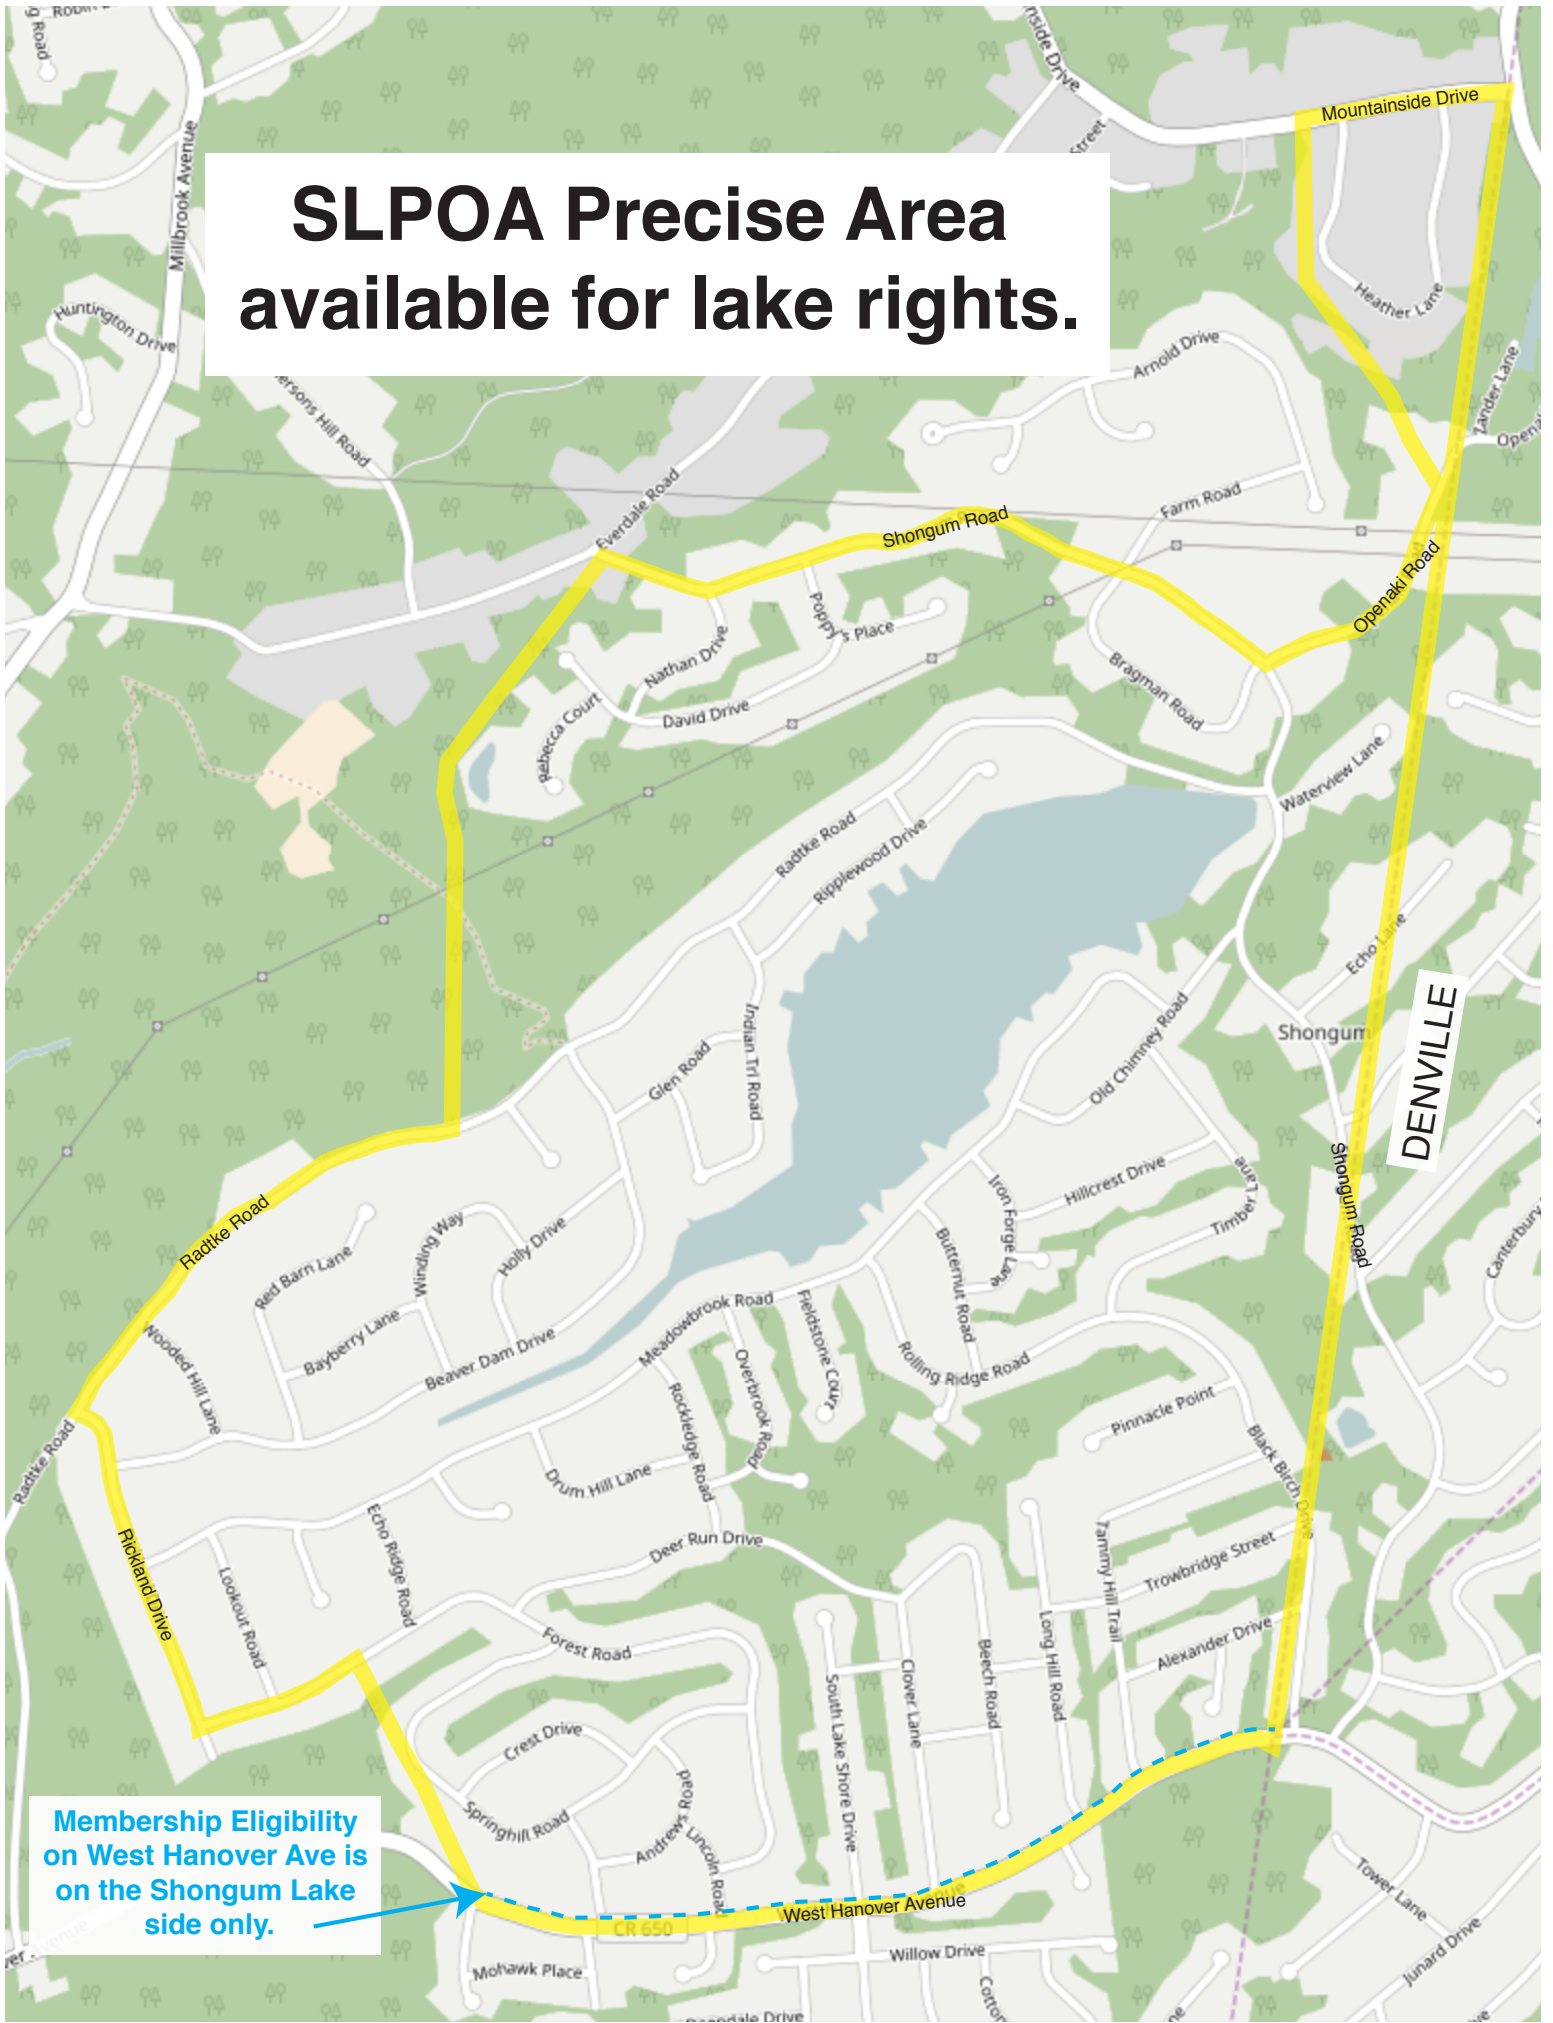

SLPOA Precise Area available for lake rights.

DENVILLE

Membership Eligibility
on West Hanover Ave is
on the Shongum Lake
side only.